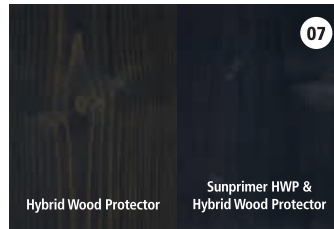

EXTERIOR

Rubio

MONOCOAT

KING OF COLOURS

COLOUR CARD
RMC SUNPRIMER HWP

RMC Sunprimer HWP

Optional pre-treatment for a more intense colour of your exterior wood

With the RMC Hybrid Wood Protector, Rubio® Monocoat offers a decorative and durable treatment for all exterior wood. And to further intensify the colouring, we recently added the RMC Sunprimer HWP to the exterior range. RMC Sunprimer HWP is always applied in the same colour as the RMC Hybrid Wood Protector.

WHITE

PURE

NATURAL

TEAK

ROYAL

CHOCOLATE

CHARCOAL

GREY

BLACK

LOOK IPE

LIGHT GREY

TAUPE

SUNFLOWER

VEGGIE

DOLPHIN

LAGOON