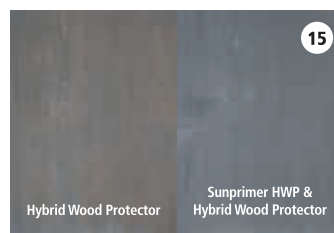

EXTERIOR

Rubio

MONOCOAT

KING OF COLOURS

COLOUR CARD
RMC SUNPRIMER HWP

RMC Sunprimer HWP

Optional pre-treatment for a more intense colour of your exterior wood

With the RMC Hybrid Wood Protector, Rubio® Monocoat offers a decorative and durable treatment for all exterior wood. And to further intensify the colouring, we recently added the RMC Sunprimer HWP to the exterior range. RMC Sunprimer HWP is always applied in the same colour as the RMC Hybrid Wood Protector.

WHITE

PURE

NATURAL

TEAK

ROYAL

CHOCOLATE

CHARCOAL

GREY

BLACK

LOOK IPE

LIGHT GREY

TAUPE

SUNFLOWER

VEGGIE

DOLPHIN

LAGOON