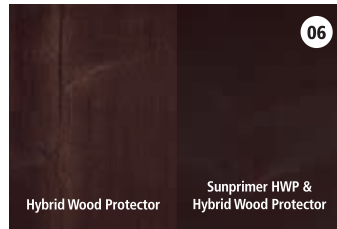

EXTERIOR

Rubio

MONOCOAT

KING OF COLOURS

COLOUR CARD
RMC SUNPRIMER HWP

RMC Sunprimer HWP

Optional pre-treatment for a more intense colour of your exterior wood

With the RMC Hybrid Wood Protector, Rubio® Monocoat offers a decorative and durable treatment for all exterior wood. And to further intensify the colouring, we recently added the RMC Sunprimer HWP to the exterior range. RMC Sunprimer HWP is always applied in the same colour as the RMC Hybrid Wood Protector.

WHITE

PURE

NATURAL

TEAK

ROYAL

CHOCOLATE

CHARCOAL

GREY

BLACK

LOOK IPE

LIGHT GREY

TAUPE

SUNFLOWER

VEGGIE

DOLPHIN

LAGOON