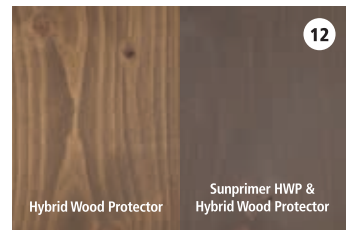

EXTERIOR

Rubio

MONOCOAT

KING OF COLOURS

COLOUR CARD
RMC SUNPRIMER HWP

RMC Sunprimer HWP

Optional pre-treatment for a more intense colour of your exterior wood

With the RMC Hybrid Wood Protector, Rubio® Monocoat offers a decorative and durable treatment for all exterior wood. And to further intensify the colouring, we recently added the RMC Sunprimer HWP to the exterior range. RMC Sunprimer HWP is always applied in the same colour as the RMC Hybrid Wood Protector.

WHITE

PURE

NATURAL

TEAK

ROYAL

CHOCOLATE

CHARCOAL

GREY

BLACK

LOOK IPE

LIGHT GREY

TAUPE

SUNFLOWER

VEGGIE

DOLPHIN

LAGOON