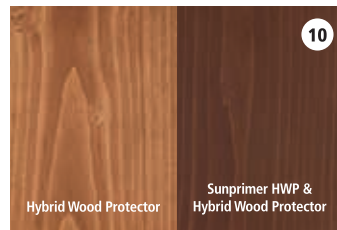

EXTERIOR

Rubio

MONOCOAT

KING OF COLOURS

COLOUR CARD
RMC SUNPRIMER HWP

RMC Sunprimer HWP

Optional pre-treatment for a more intense colour of your exterior wood

With the RMC Hybrid Wood Protector, Rubio® Monocoat offers a decorative and durable treatment for all exterior wood. And to further intensify the colouring, we recently added the RMC Sunprimer HWP to the exterior range. RMC Sunprimer HWP is always applied in the same colour as the RMC Hybrid Wood Protector.

WHITE

PURE

NATURAL

TEAK

ROYAL

CHOCOLATE

CHARCOAL

GREY

BLACK

LOOK IPE

LIGHT GREY

TAUPE

SUNFLOWER

VEGGIE

DOLPHIN

LAGOON