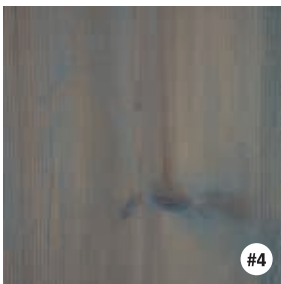

EXTERIOR

Rubio[®]
WoodCream

COLOUR CARD
RUBIO[®] WOODCREAM

Rubio® WoodCream

Provides an instant aged look for your vertical exterior wood

Rubio® WoodCream is a high-quality, water-based cream that gives vertical wood a weathered look and also makes it water-repellent, which results in a long-lasting pearl effect. Rubio® WoodCream is available in 7 shades of grey, which give the wood an aged look. A transparent version is also available, which allows the wood to age naturally, but protects it and makes it water-repellent.

AGED #7

Colours on Thermowood

TRANSPARENT #0

AGED #1

AGED #2

AGED #3

AGED #4

AGED #5